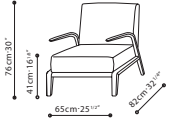

VENUS / SEAT/BACK: Solid Birch seat and back support wrapped in polyurethane foam w/fabric or leather covers (non-removable). ARMS/LEGS: Solid Chinese Oak arms and legs w/Teflon glides for feet. FINISH OPTIONS: Black Walnut.

C02A1701