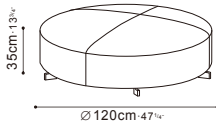

HARMON OTTOMAN

C01B0503 Ottoman

Darkened Steel Base, Available in:

Eco Leather Midnight (P)
FC-11

Eco Leather Dusk (P)
FC-08

Leather Ink (R)
RS-32